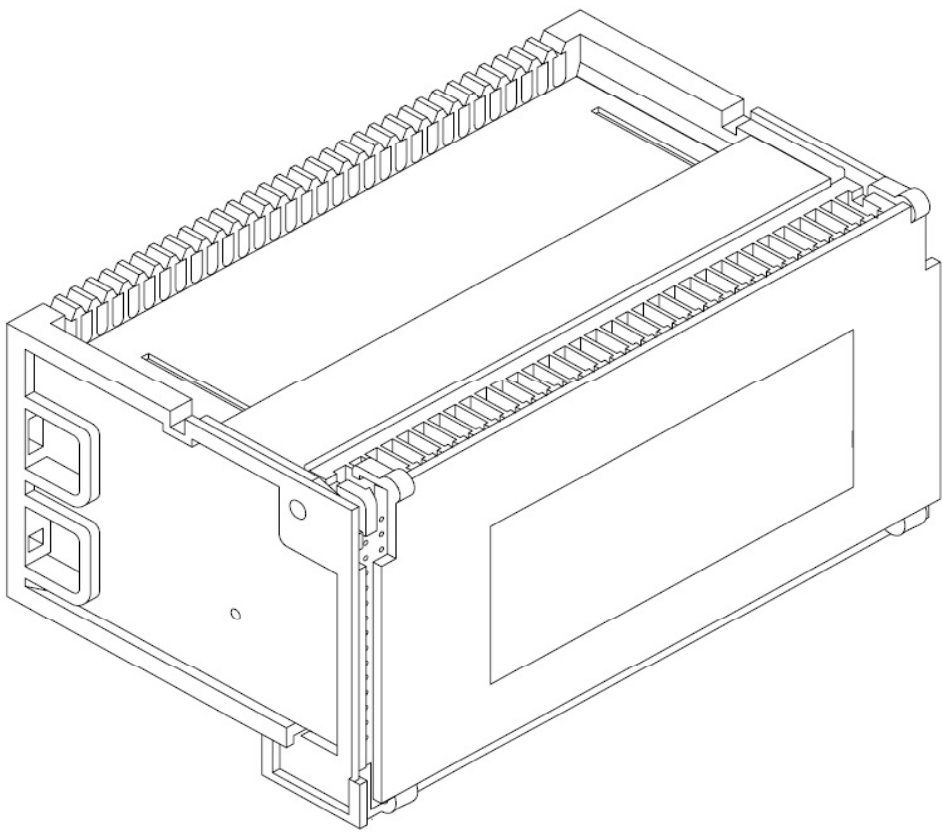

ULTIMATE 512 BR STYLE MDF BLOCK
BRS-0825-235-P00-1
 100 PAIR, 50 POS, FEMALE CONNECTORIZED

CONNECTOR PIN DESIGNATION
 A B C D

Specifications	
Block Style	BR - TYPE 89
Pin Grid	08 by 25
Pairs	100
Contacts	200
Connector Style	.085 Champ
Connector Gender	Female
Block Color	Gray
Material	Fiber Reinforced Polycarbonate
Overall Dimensions:	7 7/8" Wide
	3 1/2" Tall
	4 1/2" Deep