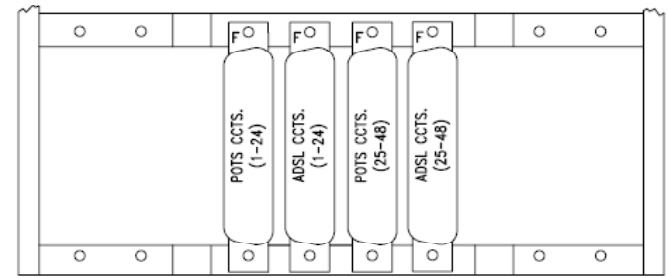

ULTIMATE 512 BR STYLE MDF BLOCK
BRS-0825-235-P00-1
 100 PAIR, 50 POS, FEMALE CONNECTORIZED

CONNECTOR PIN DESIGNATION
 A B C D

Specifications	
Block Style	BR - TYPE 89
Pin Grid	08 by 25
Pairs	100
Contacts	200
Connector Style	.085 Champ
Connector Gender	Female
Block Color	Gray
Material	Fiber Reinforced Polycarbonate
Overall Dimensions:	7 7/8" Wide
	3 1/2" Tall
	4 1/2" Deep