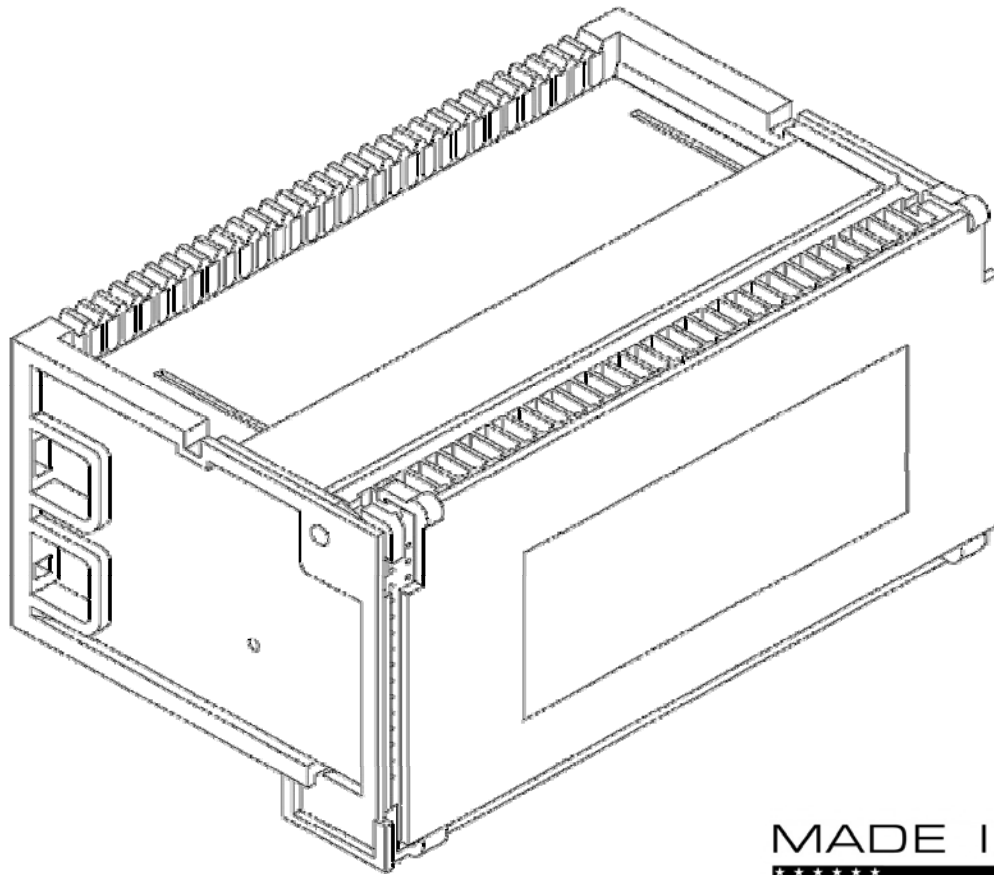

ULTIMATE 512 BR STYLE MDF BLOCK  
**BRS-1428-116-K79-2**  
 196 PAIR, 50 POS, MALE CONNECTORIZED LARGE FRAME

Specifications	
Block Style	BR - TYPE 89
Pin Grid	14 by 28
Pairs	196
Contacts	392
Connector Style	.085 Champ
Connector Gender	Male
Block Color	Gray
Material	Fiber Reinforced Polycarbonate
Overall Dimensions:	7 7/8" Wide
	3 1/2" Tall
	5 5/8" Deep