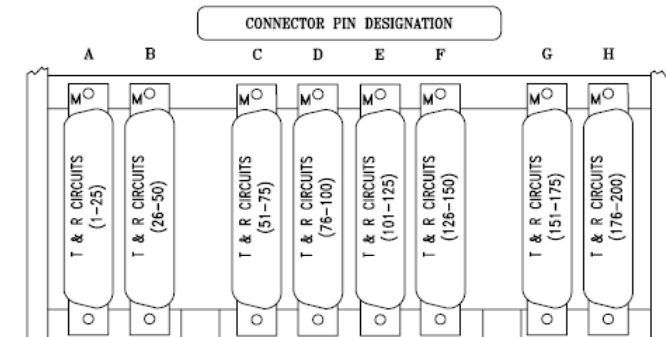

ULTIMATE 512 BR STYLE MDF BLOCK  
**BRS-1428-116-K79-2**  
 196 PAIR, 50 POS, MALE CONNECTORIZED LARGE FRAME

Specifications	
Block Style	BR - TYPE 89
Pin Grid	14 by 28
Pairs	196
Contacts	392
Connector Style	.085 Champ
Connector Gender	Male
Block Color	Gray
Material	Fiber Reinforced Polycarbonate
Overall Dimensions:	7 7/8" Wide
	3 1/2" Tall
	5 5/8" Deep