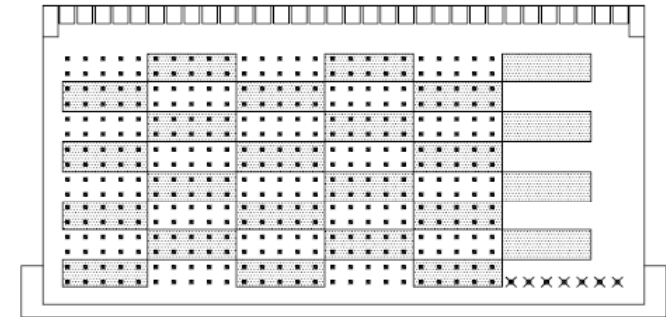

ULTIMATE 512 BR STYLE MDF BLOCK  
**BRS-1428-116-K79-2**  
 196 PAIR, 50 POS, MALE CONNECTORIZED LARGE FRAME

Specifications	
Block Style	BR - TYPE 89
Pin Grid	14 by 28
Pairs	196
Contacts	392
Connector Style	.085 Champ
Connector Gender	Male
Block Color	Gray
Material	Fiber Reinforced Polycarbonate
Overall Dimensions:	7 7/8" Wide
	3 1/2" Tall
	5 5/8" Deep