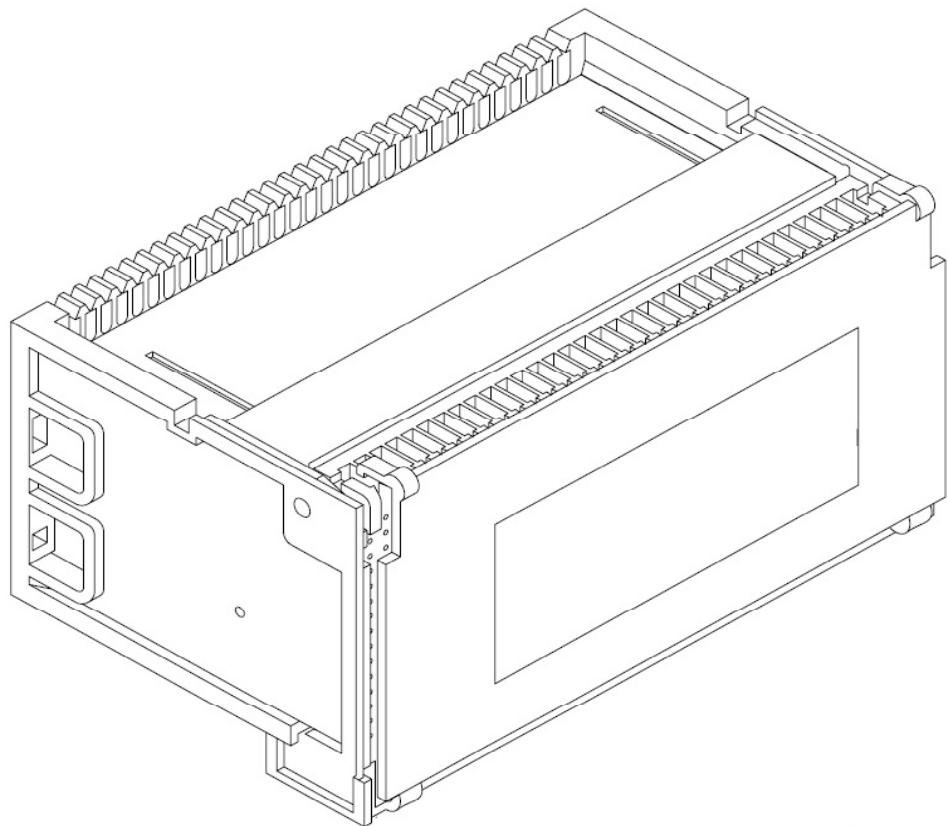

ULTIMATE 512 BR STYLE MDF BLOCK  
**BRS-1625-196-W00-1**  
 200 PAIR, 50 POS, MALE CONNECTORIZED

CONNECTOR PIN DESIGNATION

**Specifications**

Block Style	BR - TYPE 89
Pin Grid	16 by 25
Pairs	200
Contacts	400
Connector Style	.085 Champ
Connector Gender	Male
Block Color	Gray
Material	Fiber Reinforced Polycarbonate
Overall Dimensions:	7 7/8" Wide
	3 1/2" Tall
	4 1/2" Deep