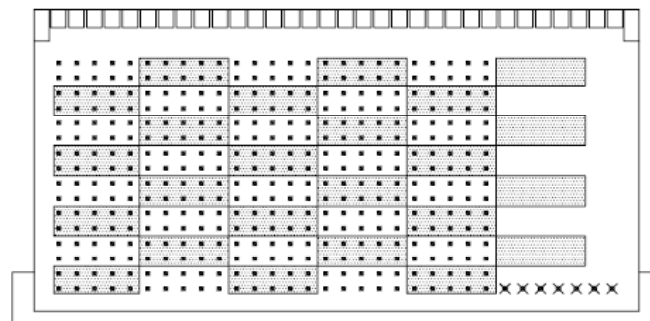

ULTIMATE 512 BR STYLE MDF BLOCK  
**BRS-1625-196-W00-1**  
 200 PAIR, 50 POS, MALE CONNECTORIZED

CONNECTOR PIN DESIGNATION

**Specifications**

Block Style	BR - TYPE 89
Pin Grid	16 by 25
Pairs	200
Contacts	400
Connector Style	.085 Champ
Connector Gender	Male
Block Color	Gray
Material	Fiber Reinforced Polycarbonate
Overall Dimensions:	7 7/8" Wide
	3 1/2" Tall
	4 1/2" Deep