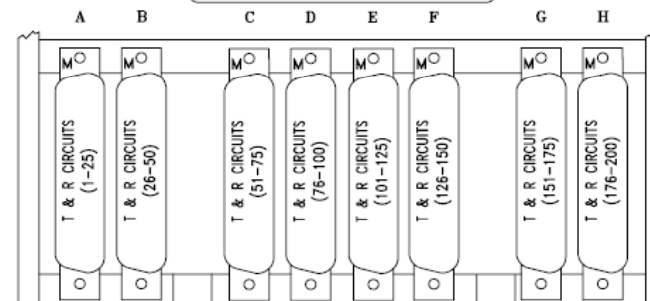

ULTIMATE 512 BR STYLE MDF BLOCK  
**BRS-1625-196-W00-1**  
 200 PAIR, 50 POS, MALE CONNECTORIZED

CONNECTOR PIN DESIGNATION

**Specifications**

Block Style	BR - TYPE 89
Pin Grid	16 by 25
Pairs	200
Contacts	400
Connector Style	.085 Champ
Connector Gender	Male
Block Color	Gray
Material	Fiber Reinforced Polycarbonate
Overall Dimensions:	7 7/8" Wide
	3 1/2" Tall
	4 1/2" Deep