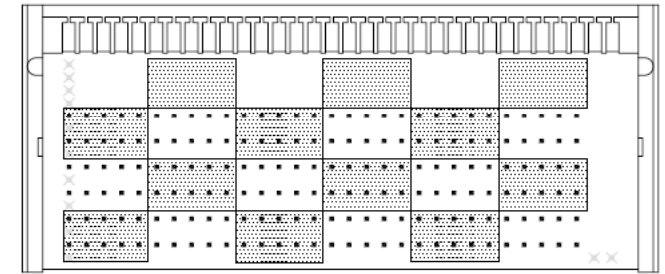

ULTIMATE 512 FR STYLE MDF BLOCK
FR-0630-361-000-0
 90 PAIR, NON-CONNECTORIZED BLOCK

CONNECTOR PIN DESIGNATION

Specifications	
Block Style	FR - TYPE 89
Pin Grid	6 by 30
Pairs	90
Contacts	180
Connector Style	Accepts 50 and 64 Pos Connectors
Connector Gender	N/A
Block Color	Black
Material	Fiber Reinforced Polycarbonate
Overall Dimensions:	7 7/8" Wide
	3 1/2" Tall
	5 5/8" Deep