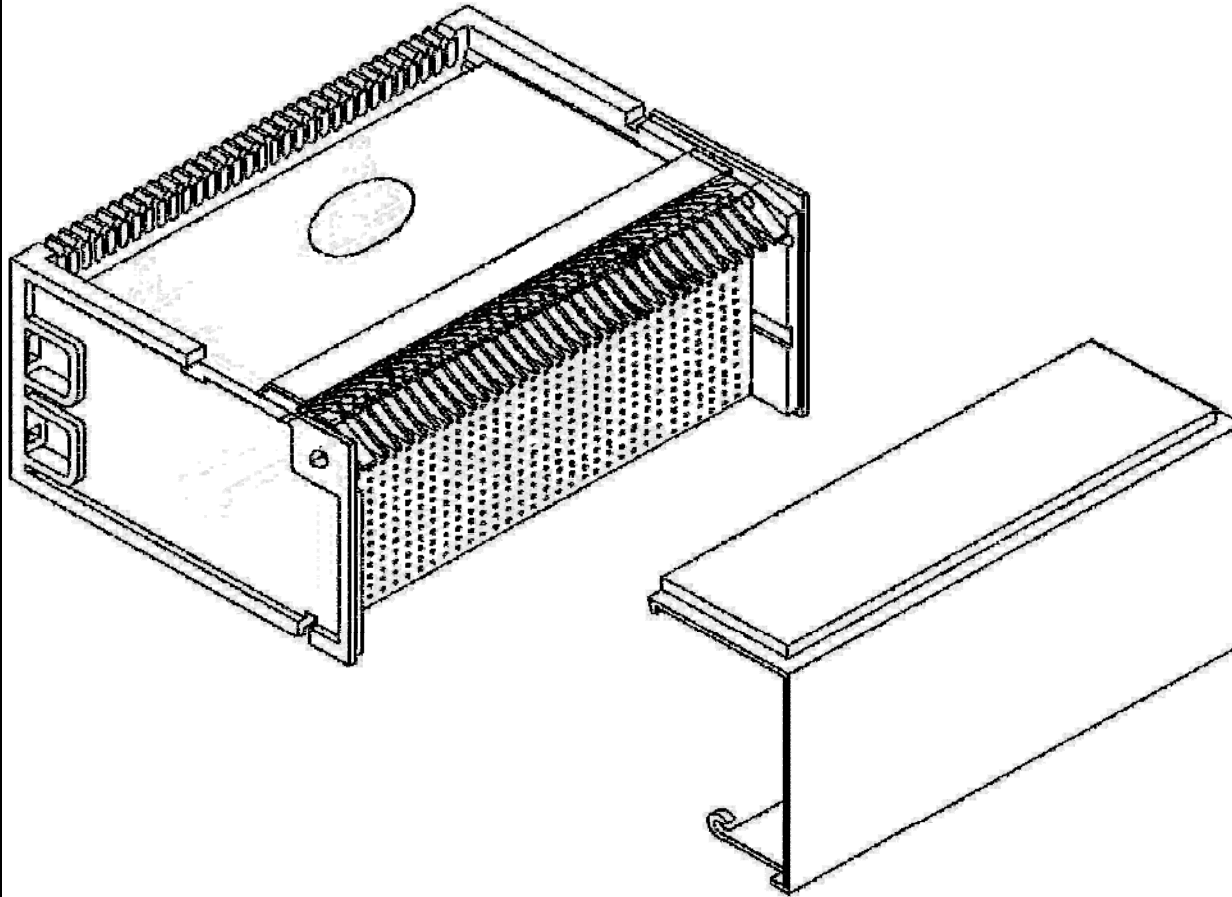

ULTIMATE 512 FR STYLE MDF BLOCK
FR-0630-361-000-0
 90 PAIR, NON-CONNECTORIZED BLOCK

CONNECTOR PIN DESIGNATION

Specifications	
Block Style	FR - TYPE 89
Pin Grid	6 by 30
Pairs	90
Contacts	180
Connector Style	Accepts 50 and 64 Pos Connectors
Connector Gender	N/A
Block Color	Black
Material	Fiber Reinforced Polycarbonate
Overall Dimensions:	7 7/8" Wide
	3 1/2" Tall
	5 5/8" Deep