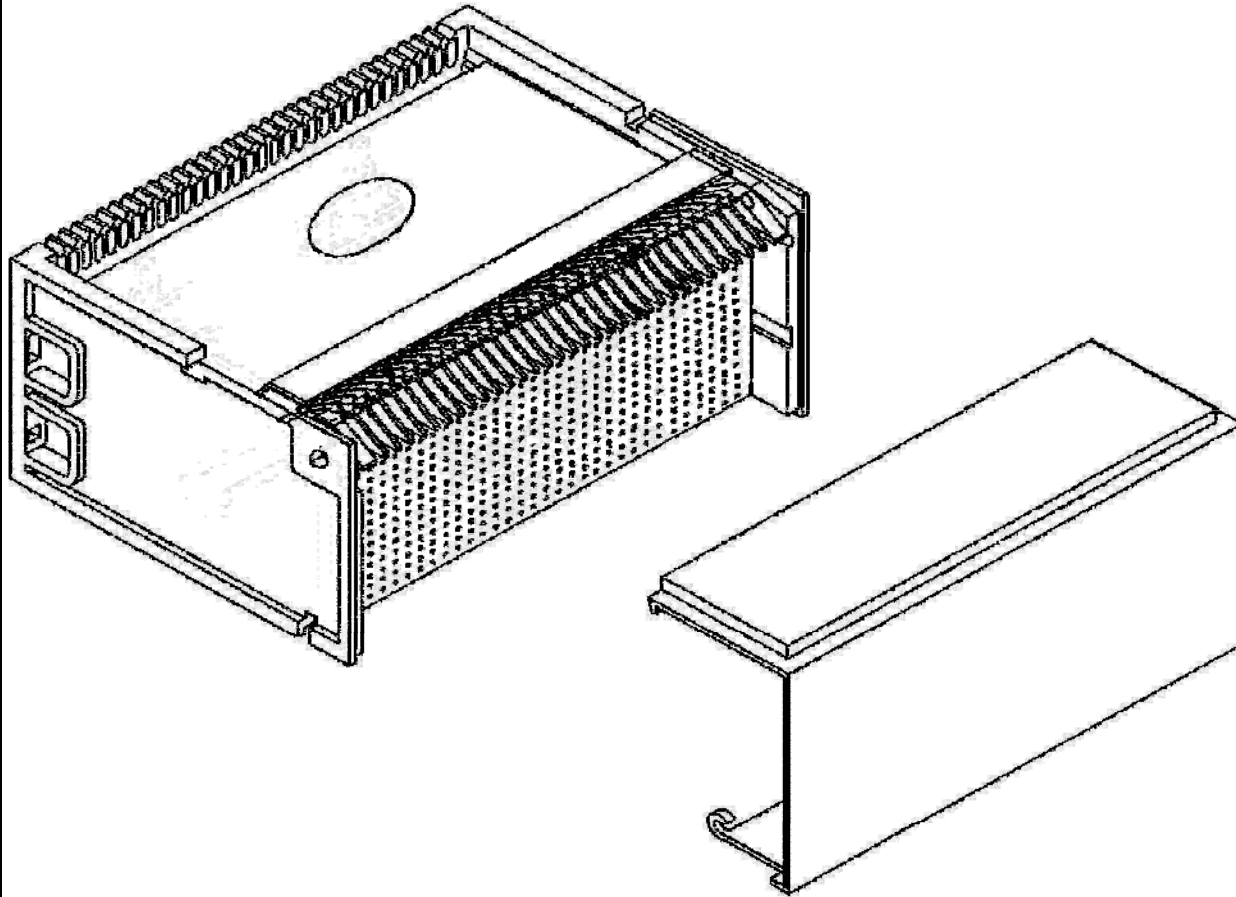

ULTIMATE 512 FR STYLE MDF BLOCK  
**FR-0825-361-000-0**  
 100 PAIR, NON-CONNECTORIZED BLOCK

CONNECTOR PIN DESIGNATION

Specifications	
Block Style	FR - TYPE 89
Pin Grid	8 by 25
Pairs	100
Contacts	200
Connector Style	Accepts 50 and 64 Pos Connectors
Connector Gender	N/A
Block Color	Black
Material	Fiber Reinforced Polycarbonate
Overall Dimensions:	7 7/8" Wide
	3 1/2" Tall
	5 5/8" Deep