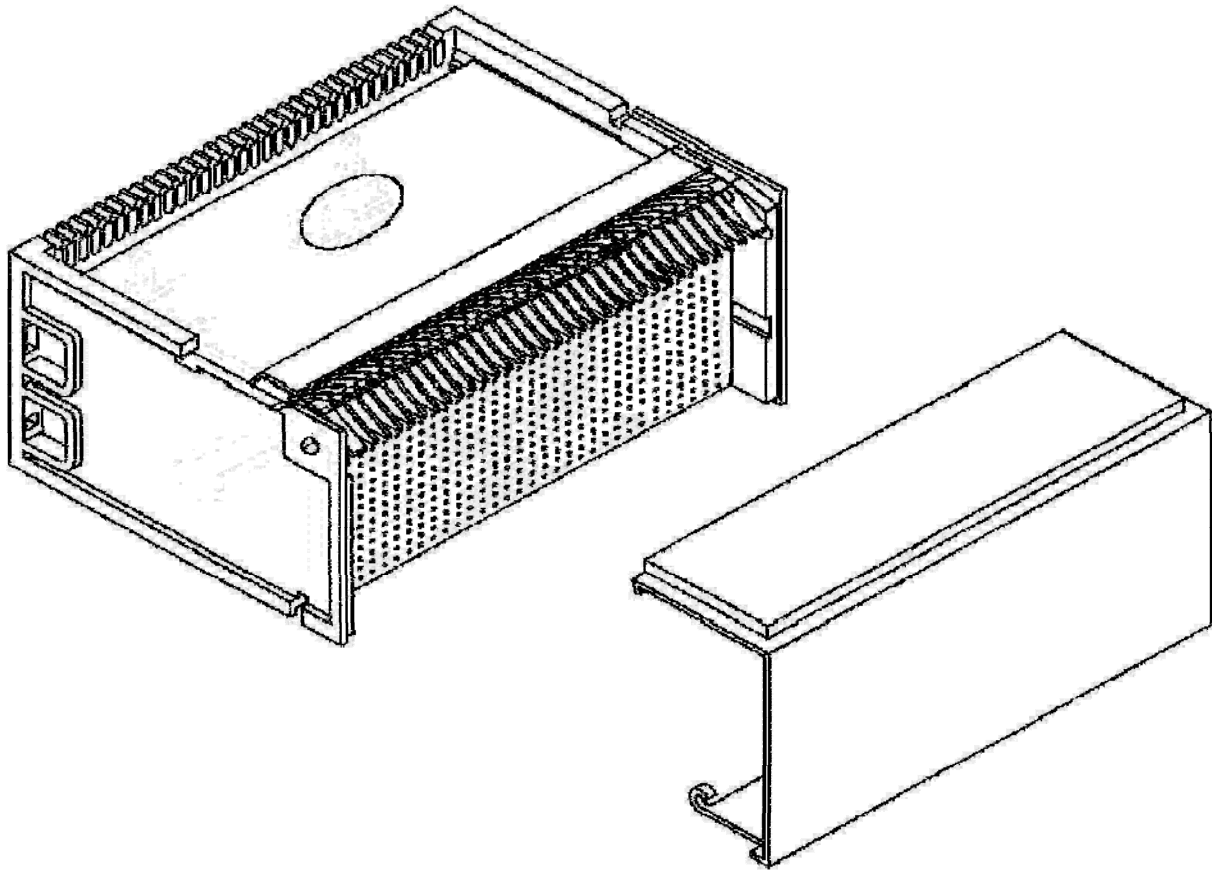

ULTIMATE 512 FR STYLE MDF BLOCK  
**FRG-1632-111-000-0**  
 256 PAIR, 64POS, MALE, CONNECTORIZED BLOCK

Specifications	
Block Style	FR - TYPE 89
Pin Grid	16 by 32
Pairs	256
Contacts	512
Connector Style	64 Pos Connectors
Connector Gender	Male
Block Color	Gray
Material	Fiber Reinforced Polycarbonate
Overall Dimensions:	7 7/8" Wide
	3 1/2" Tall
	5 5/8" Deep