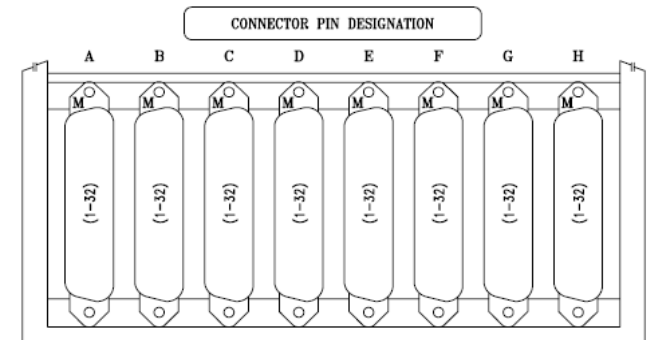

ULTIMATE 512 FR STYLE MDF BLOCK  
**FRG-1632-111-000-0**  
 256 PAIR, 64POS, MALE, CONNECTORIZED BLOCK

Specifications	
Block Style	FR - TYPE 89
Pin Grid	16 by 32
Pairs	256
Contacts	512
Connector Style	64 Pos Connectors
Connector Gender	Male
Block Color	Gray
Material	Fiber Reinforced Polycarbonate
Overall Dimensions:	7 7/8" Wide
	3 1/2" Tall
	5 5/8" Deep