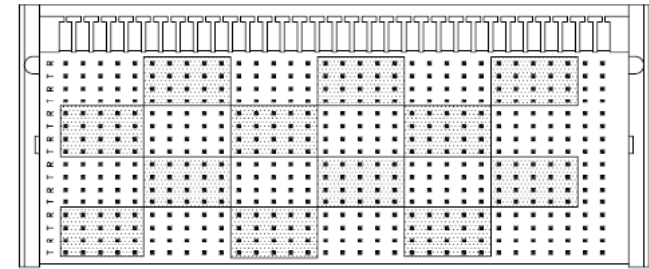

ULTIMATE 512 FR STYLE MDF BLOCK  
**FRG-1632-111-000-0**  
 256 PAIR, 64POS, MALE, CONNECTORIZED BLOCK

Specifications	
Block Style	FR - TYPE 89
Pin Grid	16 by 32
Pairs	256
Contacts	512
Connector Style	64 Pos Connectors
Connector Gender	Male
Block Color	Gray
Material	Fiber Reinforced Polycarbonate
Overall Dimensions:	7 7/8" Wide
	3 1/2" Tall
	5 5/8" Deep